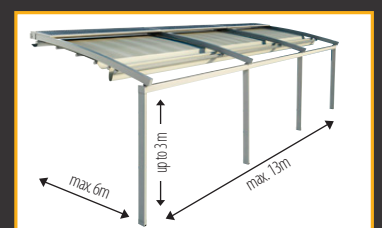

The IDEA-FL protects perfectly from adverse weather conditions with the whole structure made entirely of high grade 6061 aluminium whilst the

INOX fittings and bolts add a further level of excellence. Available with side guides of total external dimensions 130mm x 65mm and with columns of total external dimensions 130mm x 65mm or 130mm x 130mm the maximum covered surface with one-piece cloth is an impressive 13m x 6m, depending on the type of installation chosen.

- ① Curved Side Guides
- ② Rain Gutter
- ③ Columns
- ④ Cover Profile
- ⑤ Powerkit Support Profile
- ⑥ Middle Bar
- ⑦ Bottom Bar
- ⑧ Jolly Cloth Profile

IDEA-FL PROFILES

2 POSTS SINGLE MODULE

3 POSTS DOUBLE MODULE

4 POSTS TRIPLE MODULE

COVERED | ZERRO° ROOF SYSTEMS

The Covered ZERRO° range is our most versatile roof system once again offering an elegant finish whilst providing an extensive range of fitting options. The built-in gutter option directs the flow of rainwater through the aluminium columns that support the front facade. The ZERRO° system can be installed in a number of different ways starting with the most popular aluminium beam and columns (ZERRO° Uniq), using hanging rods with support back to a wall or support column (ZERRO° Q-Air), between two walls (ZERRO° Mezzo) or an additional set of rear posts and supporting columns making this a stand alone system (ZERRO° FS) making it extremely versatile.

ZERRO°

- UNIQ
- UNIQ-F
- Q AIR
- Q MEZZO

The ZERRO° Range protects perfectly from adverse weather conditions with the whole structure made entirely of high grade 6061 aluminium whilst the INOX fittings and bolts add a further level of excellence. Available with side guides of total external dimensions 130mm x 65mm and with columns of total external dimensions 130mm x 65mm or 130mm x 130mm the maximum covered surface with one-piece cloth is an impressive 13m x 7.5m, depending on the type of installation chosen.