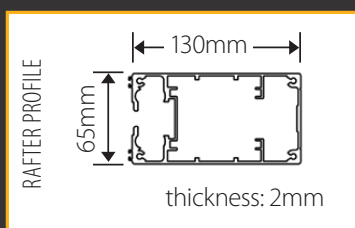

IDEA-FL PROFILES