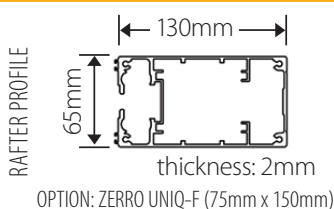

ZERRO° UNIQ PROFILES