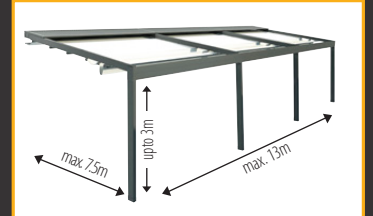

ZERRO° UNIQ PROFILES

2 POSTS SINGLE MODULE

3 POSTS DOUBLE MODULE

4 POSTS TRIPLE MODULE

COVERED | GRANDE ROOF SYSTEMS

GRANDE

- UNIQ
- MEZZO

The Covered **GRANDE** range is an extremely robust heavy-duty yet elegant model ideal for big areas like restaurants, cafés, hotels, resorts, clubs, pubs as well as your own backyard. The largest of the roofing systems this model has been designed to enclose the area's the lesser systems cannot. The built-in gutter option directs the flow of rainwater through the aluminium columns that support the front facade. The **GRANDE** protects perfectly from adverse weather conditions with the whole structure made entirely of high grade 6061 aluminium whilst the INOX fittings and bolts add a further level of excellence. Available with side guides of

total external dimensions 190mm x 90mm and with columns of total external dimensions 190mm x 90mm or 130mm x 130mm the maximum covered surface with one-piece cloth is an impressive 13m x 10m, depending on the type of installation chosen.