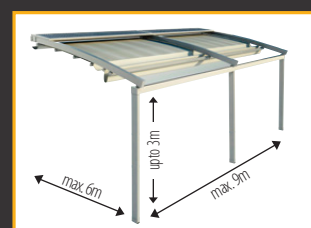

The IDEA-FL protects perfectly from adverse weather conditions with the whole structure made entirely of high grade 6061 aluminium whilst the

INOX fittings and bolts add a further level of excellence. Available with side guides of total external dimensions 130mm x 65mm and with columns of total external dimensions 130mm x 65mm or 130mm x 130mm the maximum covered surface with one-piece cloth is an impressive 13m x 6m, depending on the type of installation chosen.

- ① Curved Side Guides
- ② Rain Gutter
- ③ Columns
- ④ Cover Profile
- ⑤ Powerkit Support Profile
- ⑥ Middle Bar
- ⑦ Bottom Bar
- ⑧ Jolly Cloth Profile

IDEA-FL PROFILES

2 POSTS SINGLE MODULE

3 POSTS DOUBLE MODULE

4 POSTS TRIPLE MODULE

COVERED | ZERRO° ROOF SYSTEMS

The Covered ZERRO° range is our most versatile roof system once again offering an elegant finish whilst providing an extensive range of fitting options. The built-in gutter option directs the flow of rainwater through the aluminium columns that support the front facade. The ZERRO° system can be installed in a number of different ways starting with the most popular aluminium beam and columns (ZERRO° Uniq), using hanging rods with support back to a wall or support column (ZERRO° Q-Air), between two walls (ZERRO° Mezzo) or an additional set of rear posts and supporting columns making this a stand alone system (ZERRO° FS) making it extremely versatile.

ZERRO°

- UNIQ
- UNIQ-F
- Q AIR
- Q MEZZO

The ZERRO° Range protects perfectly from adverse weather conditions with the whole structure made entirely of high grade 6061 aluminium whilst the INOX fittings and bolts add a further level of excellence. Available with side guides of total external dimensions 130mm x 65mm and with columns of total external dimensions 130mm x 65mm or 130mm x 130mm the maximum covered surface with one-piece cloth is an impressive 13m x 7.5m, depending on the type of installation chosen.