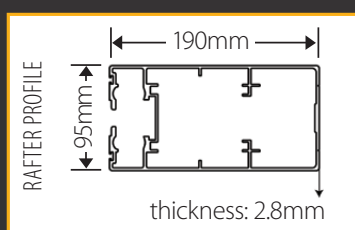

GRANDE PROFILES